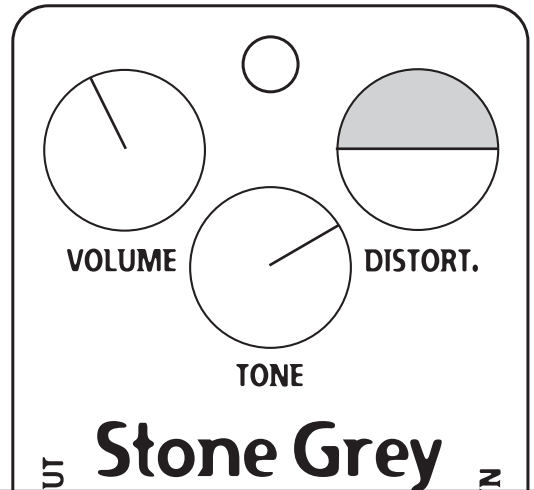

## MAD PROFESSOR STONE GREY DISTORTION

is a modern high gain distortion pedal with a great clarity and “string to string”-definition. It is also highly recommended for drop tunings or 7 strings. With the gain turned down it has great overdrive tone as well and it responds to player’s touch and dynamics. And of course, it is small footprint.

#### Bright and modern sounding crunch or heavy rhythm tone:

- Volume: eleven o’clock
- Tone: two o’clock
- Distort: from nine o’clock to three o’clock

#### Smooth and fat rhythm or lead tone:

- Volume: eleven o’clock
- Tone: twelve o’clock
- Distort: from ten o’clock to three o’clock